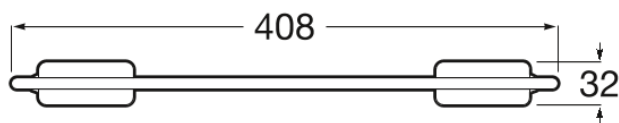

SONATA

Towel rail (installation with screws or adhesive)

DIMENSIONS

Length 408 mm
 Width 32 mm
 Height 65 mm

COLOURS AND FINISHES

FEATURES

Towel rail (installation with screws or adhesive).

Finish: Chrome, matte black

Fixing kit: Included

Installation options: With screws or adhesive

Installation type: Wall-mounted

Material: Metal

Maximum weight supported (Kg): 5

Shape: Straight

Shape: Wall-mounted

Suitable for: Shower

TECHNICAL DRAWINGS

Sonata

Lines that play with delicacy and materials that provide a high degree of firmness interact in this contemporary collection.